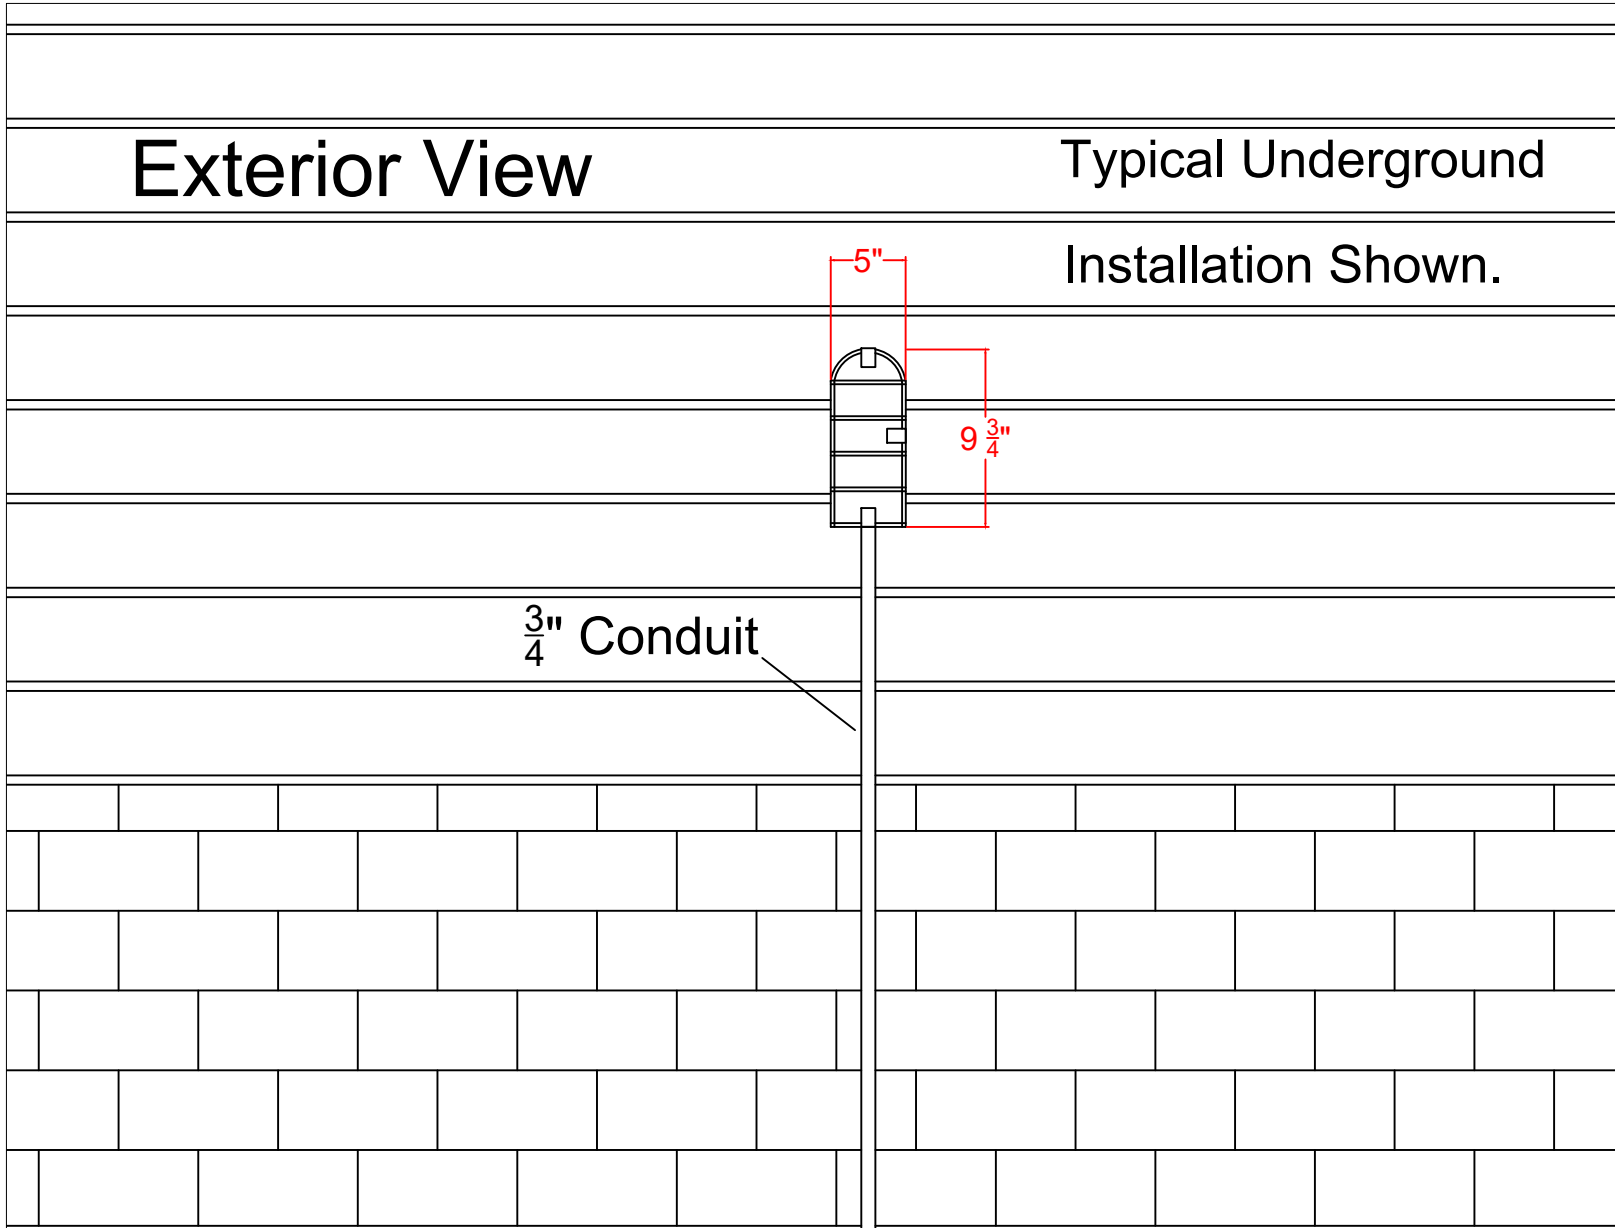

Interior View

Router must be within
3' of an electric receptacle.

Exterior View

Typical Underground

Installation Shown.

$\frac{3}{4}$ " Conduit

Side View

Exterior

Interior

$\frac{3}{4}$ " Conduit

Typical Underground Installation Shown.

PGEC Enterprises, LLC to enter home through exterior wall and mount equipment adjacent to entry point. Equipment must be mounted within 3' of an electric receptacle.