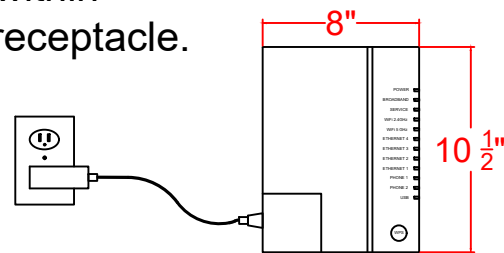

Interior View

Router must be within
3' of an electric receptacle.

Exterior View

Typical Underground

Installation Shown.

$\frac{3}{4}$ " Conduit

Side View

Exterior

Interior

$\frac{3}{4}$ " Conduit

Typical Underground Installation Shown.

PGEC Enterprises, LLC to enter home through exterior wall and mount equipment adjacent to entry point. Equipment must be mounted within 3' of an electric receptacle.