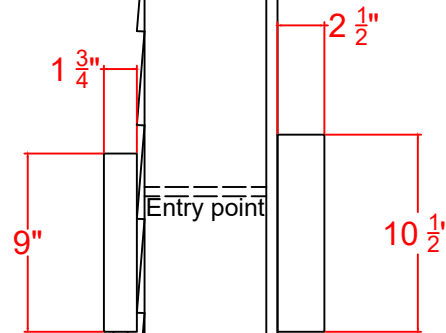

Interior View

Router must be within
3' of an electric receptacle.

Exterior View

Typical Underground

Installation Shown.

$\frac{3}{4}$ " Conduit

Side View

Exterior

Interior

$\frac{3}{4}$ " Conduit

Typical Underground Installation Shown.

PGEC Enterprises, LLC to enter home through exterior wall and mount equipment adjacent to entry point. Equipment must be mounted within 3' of an electric receptacle.