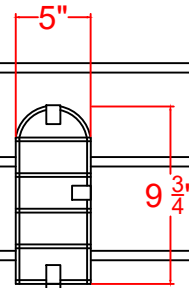

Interior View

Router must be within
3' of an electric receptacle.

Exterior View

Typical Underground

Installation Shown.

$\frac{3}{4}$ " Conduit

Side View

Exterior

Interior

$\frac{3}{4}$ " Conduit

Typical Underground Installation Shown.

PGEC Enterprises, LLC to enter home through exterior wall and mount equipment adjacent to entry point. Equipment must be mounted within 3' of an electric receptacle.